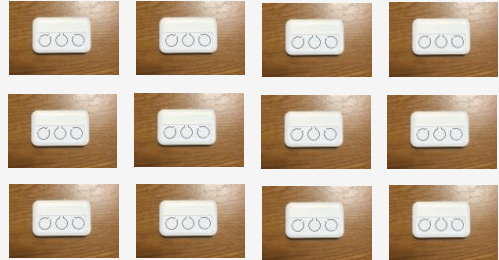

발언자 추적용 무선버튼 시스템 사양(Specification)

Model #

Touchstar Trio BT (N)

제품
설명

카메라를
추적케 하기
위한 버튼
제어 시스템
N개의
Trio버튼

버튼의 송신신호를 무선으로 수신하여, PTZ카메라에
전송하여 주는 장비.

각 3 버튼별 카메라 프리셋 수정 가능
복수개의 버튼에 1개의 프리셋으로 저장 가능
50m 이내의 수신 공간
447.875 MHz 주파수 대역

10 mW

CR2032 코인 배터리

송수신 유형: 360 도

통신방식 F S K

하단부 LED 간접 라이팅

N개의 Trio Button

Dimension 74x46x11.3 mm

Receiver 별도

VISCA PTZ 컨트롤신호 프로그램 제공

카메라 프로토콜 출력